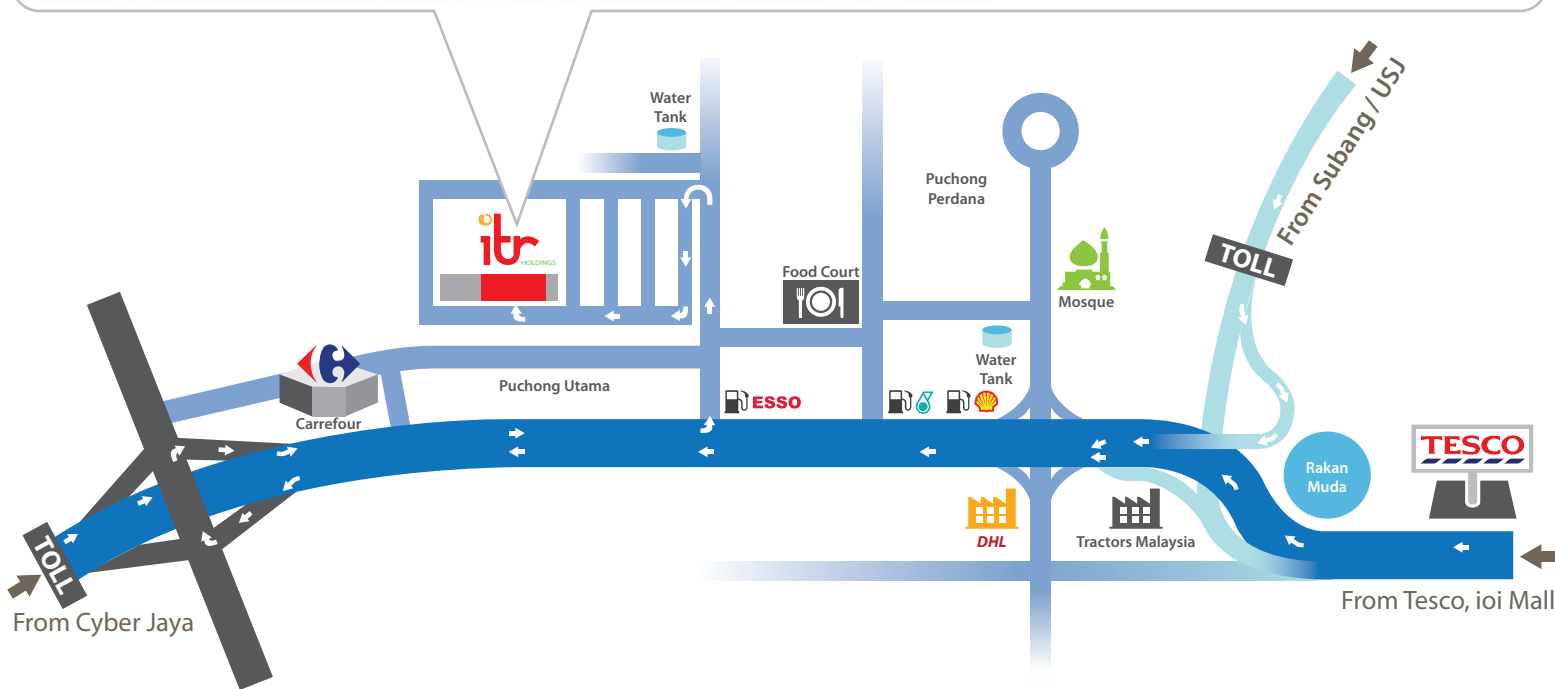

Location Map

Company Address:

Trio Mobile Sdn Bhd (671982-W)
No: 31 & 33, Jalan Utama 2/18,
Taman Perindustrian Puchong Utama,
47140 Puchong, Selangor Darul Ehsan,
Malaysia.

Contact:

+603 8062 5088

GPS Coordinator:

2°59'35" N, 101°36'45" E

Instructions from Tesco, ioi Mall

1. After Tesco stick to right lane and head toward to Cyber Jaya.
2. After Esso on your right stick to left lane and make u-turn on the flyover.
3. At the Esso junction turn left. At the second left turn junction make a left u-turn.
4. Follow the road which will curve to your right. Go on further until you see ITR at your right.

Instructions from Subang / USJ

1. After Toll go up the flyover on your left and head toward to Purchong Perdana/Cyber Jaya.
2. After Esso on your right stick to left lane and make u-turn on the flyover.
3. At the Esso junction turn left. At the second left turn junction make a left u-turn.
4. Follow the road which will curve to your right. Go on further until you see ITR at your right.

Instructions from Cyber Jaya

1. After Toll go straight. At the Esso junction turn left. At the second left turn junction make a left u-turn.
2. Follow the road which will curve to your right. Go on further until you see ITR at your right.